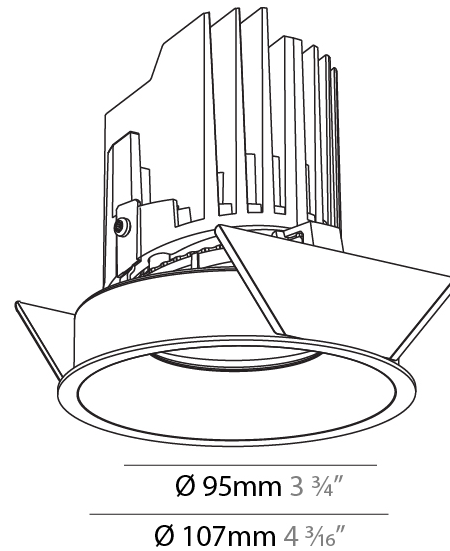

PHYSICAL

Shape: Round
Diameter (mm): 107
Diameter (in): 4 3/16
Height (mm): 112
Height (in): 4 7/16
Ceiling Thickness (mm): 10 / 12.5 / 15
Ceiling Thickness (in): 3/8 or 1/2 or 9/16
Min. Recessing Depth (mm): 130
Min. Recessing Depth (in): 5 1/8
Light Distribution: Adjustable / Downlight
Weight (kg): 0.452
Weight (lbs): 1
Fixture Finish: SSR / BKV / CWI / CRY / HAB / UFT / ITA / RUA / FTG / MYG / LOD / PUS / FRO / FUP / KIA / POP / BLS / SPG / MEY / GOH / GUM / CHC / COM / ABZ / JAG / OBR / MOS / ROR
Fixture Material: Aluminum Die Cast
Cut-out Measurements: 98mm / 3 7/8"

ELECTRICAL

Lamp Type: LED (Zhaga Standard)
Input Wattage (W): 13.2 / 16.5
Total Output Wattage (W): 12 / 14
Dimming: Tri-Mode (Non-Dimming and Phase Dimming (120Vac only) and 0-10V Dimming)
Driver Included: No
Driver Location: Recessed Housing
Driver Type: Constant Current - Universal
Driver Class: Class 2
Housing: See components
Input Voltage (V): 120 - 277
Constant Current (MA): 350

LED

Number of LEDs: 1
Color Temperature (°K): 2700 / 3000 / 3500 / 4000
Max. Delivered Lumen (lm): 790 / 880 / 950 / 970
Nominal Lumen (lm): 960 / 1070 / 1156 / 1180
CRI: >90 CRI
Efficiency (%): 88.5
Lamp Life (hrs): 50000

OPTICAL

Reflector°: 10
Adjustability: Rotational 355°; Tilt 10°

RATINGS AND CERTIFICATIONS

Certified By: Certified for North American Standards
IP rating: IP54

	98mm 3 7/8"	130mm 5 1/8"	10 | 15mm 3/8" | 9/16"	10°	355°	
A